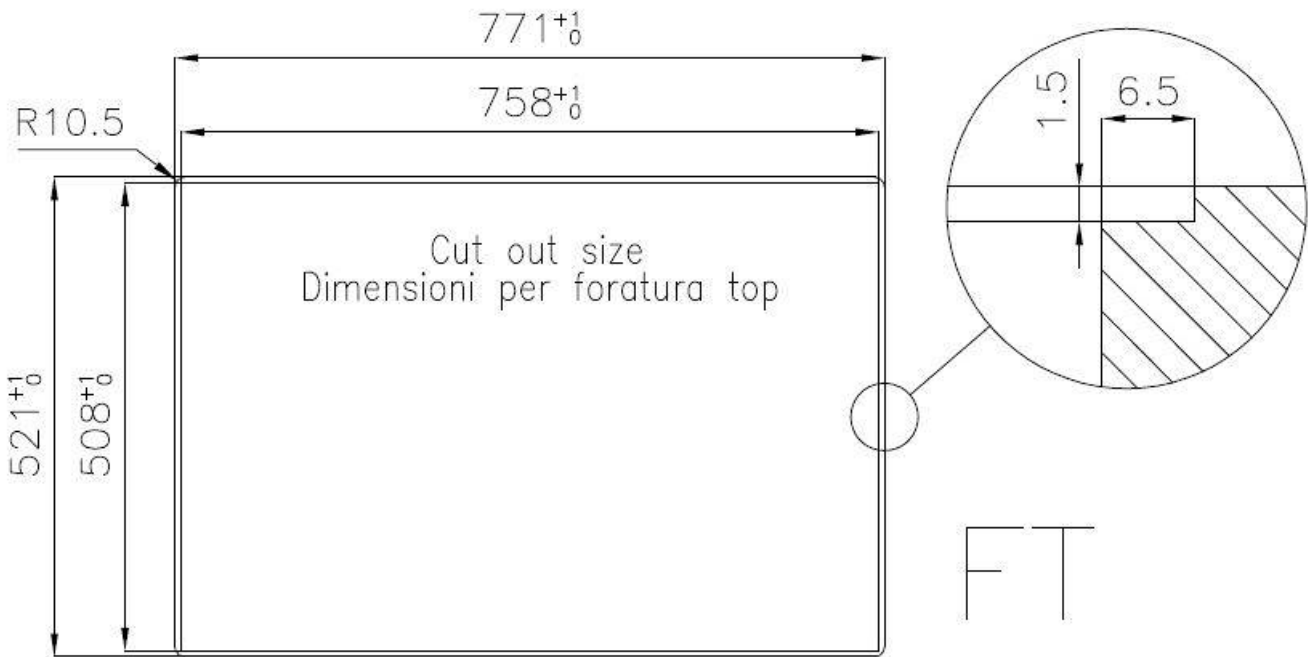

Lavello serie KE cod. 2269/050