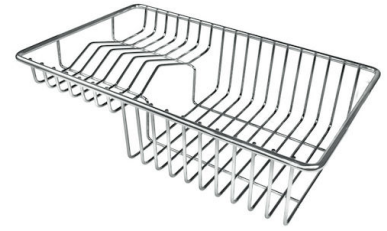

Drainer	No
Width	77 cm
Bowl dimension	340x400mm
Number of bowls	2 bowls
Waste fitting	Drain with automatic PM control

FEATURES

Automatic waste fitting	The waste-fitting with round remote knob is supplied; a practical accessory which makes it unnecessary to get wet in order to drain the water from the bowl.
Basket 3,5" waste fitting	The drain is equipped with a large 3.5" drain, with the practical basket cap that prevents the discharge of solid parts.
Deep bowls	This bowls reach an important depth, over 20 cm, thanks to the advanced production technology, that can be offer great capiciency and practicity in all the washing operations.
Double mixer hole	The large tap counter is already fitted with a series of 2 tap holes. In the second hole it is possible to install the remote control of the automatic drain or, alternatively, a practical soap dispenser.
High thickness	1mm thick steel. A significant thickness, which guarantees the maximum sturdiness and durability.
Perimetral overflow	The overflow is always a security on the Foster sinks that prevents the overflow of water in case of oversights. The perimeter drain solution improves aesthetics thanks to its square and essential shape.
Small radius	Bowls with squared shapes with a modern design and an increased capacity, for a minimal aesthetics connected with an extreme practicity.

TECHNICAL DATA

Lavello serie KE cod. 2269/050

GALLERY

EQUIPMENT

Automatic waste fitting - PM
8407 113

OPTIONAL ACCESSORIES

HDPE Chopping board
8657 001

HPDE Twin chopping board
8644 101

Stainless steel plate rack
8100 303
* only in combination with the accessory
8644 101

Stainless steel plate rack
8100 201

White bowl
8153 100

Glass chopping board
8631 300

**Graters kit with ring-holder and
food collection tray**
8159 101
* only in combination with the accessory
8644 101