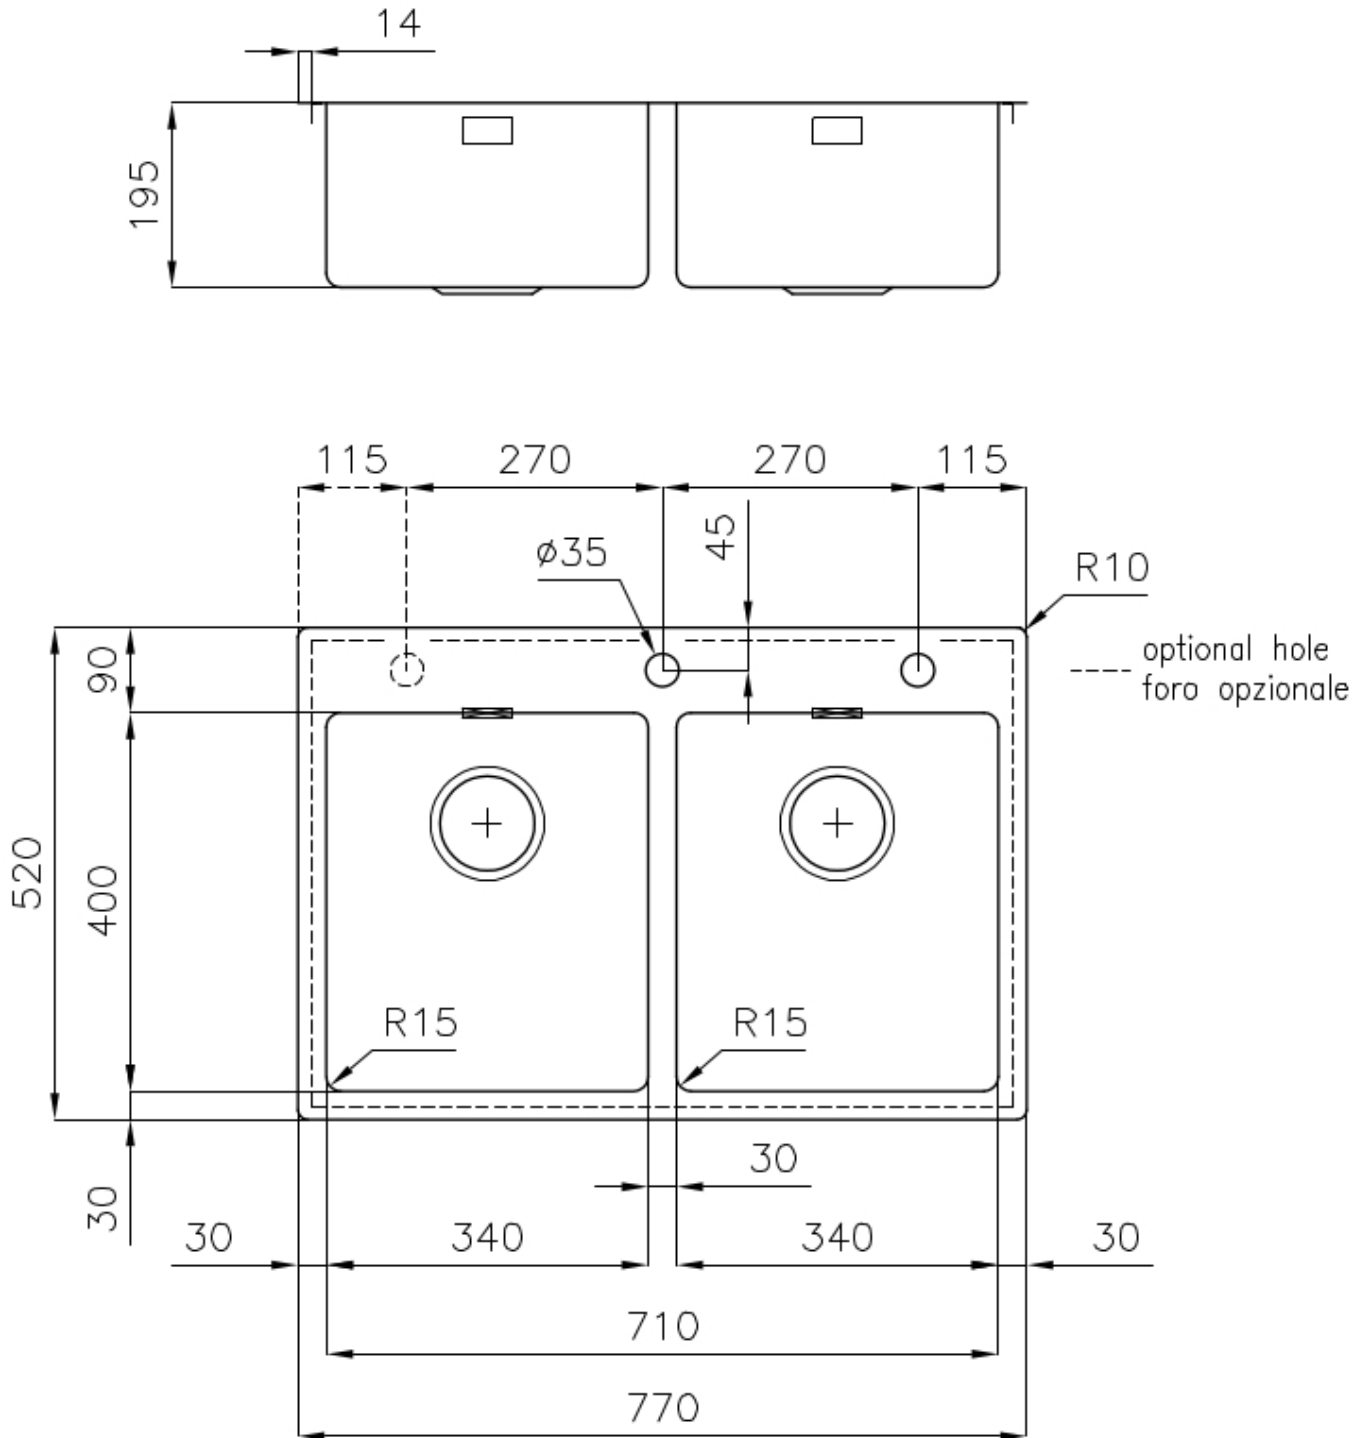

Sink KE Filotop

Kitchen Sinks

Code: 2269 050

DETAILS

Edge/Installation Type	Flush-mount Top-mount
Finish	Foster brushed
Material	AISI 304 stainless steel
Texture	Foster brushed
Base	80 cm
Dimensions	770x520 mm
Standard fittings	Fixing hooks, gasket, drain, overflow and siphon, boxed packing
Mixer holes	2 standard holes - 3rd hole on request
Built-in hole	View technical data sheet

Drainer	No
Width	77 cm
Bowl dimension	340x400mm
Number of bowls	2 bowls
Waste fitting	Drain with automatic PM control

FEATURES

Automatic waste fitting	The waste-fitting with round remote knob is supplied; a practical accessory which makes it unnecessary to get wet in order to drain the water from the bowl.
Basket 3,5" waste fitting	The drain is equipped with a large 3.5" drain, with the practical basket cap that prevents the discharge of solid parts.
Deep bowls	This bowls reach an important depth, over 20 cm, thanks to the advanced production technology, that can be offer great capiciency and practicity in all the washing operations.
Double mixer hole	The large tap counter is already fitted with a series of 2 tap holes. In the second hole it is possible to install the remote control of the automatic drain or, alternatively, a practical soap dispenser.
High thickness	1mm thick steel. A significant thickness, which guarantees the maximum sturdiness and durability.
Perimetral overflow	The overflow is always a security on the Foster sinks that prevents the overflow of water in case of oversights. The perimeter drain solution improves aesthetics thanks to its square and essential shape.
Small radius	Bowls with squared shapes with a modern design and an increased capacity, for a minimal aesthetics connected with an extreme practicity.

TECHNICAL DATA

Lavello serie KE cod. 2269/050

GALLERY

EQUIPMENT

Automatic waste fitting - PM
8407 113

OPTIONAL ACCESSORIES

HDPE Chopping board
8657 001

HPDE Twin chopping board
8644 101