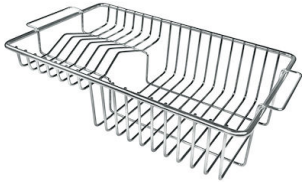

Drainer	No
Width	77 cm
Bowl dimension	340x400mm
Number of bowls	2 bowls
Waste fitting	Drain with automatic PM control

FEATURES

Automatic waste fitting	The waste-fitting with round remote knob is supplied; a practical accessory which makes it unnecessary to get wet in order to drain the water from the bowl.
Basket 3,5" waste fitting	The drain is equipped with a large 3.5" drain, with the practical basket cap that prevents the discharge of solid parts.
Deep bowls	This bowls reach an important depth, over 20 cm, thanks to the advanced production technology, that can be offer great capiciency and practicity in all the washing operations.
Double mixer hole	The large tap counter is already fitted with a series of 2 tap holes. In the second hole it is possible to install the remote control of the automatic drain or, alternatively, a practical soap dispenser.
High thickness	1mm thick steel. A significant thickness, which guarantees the maximum sturdiness and durability.
Perimetral overflow	The overflow is always a security on the Foster sinks that prevents the overflow of water in case of oversights. The perimeter drain solution improves aesthetics thanks to its square and essential shape.
Small radius	Bowls with squared shapes with a modern design and an increased capacity, for a minimal aesthetics connected with an extreme practicity.

TECHNICAL DATA

Lavello serie KE cod. 2269/050

GALLERY

EQUIPMENT

Automatic waste fitting - PM
8407 113

OPTIONAL ACCESSORIES

HDPE Chopping board
8657 001

HPDE Twin chopping board
8644 101

Stainless steel plate rack
8100 303
* only in combination with the accessory
8644 101

Stainless steel plate rack
8100 201

White bowl
8153 100

Glass chopping board
8631 300

**Graters kit with ring-holder and
food collection tray**
8159 101
* only in combination with the accessory
8644 101